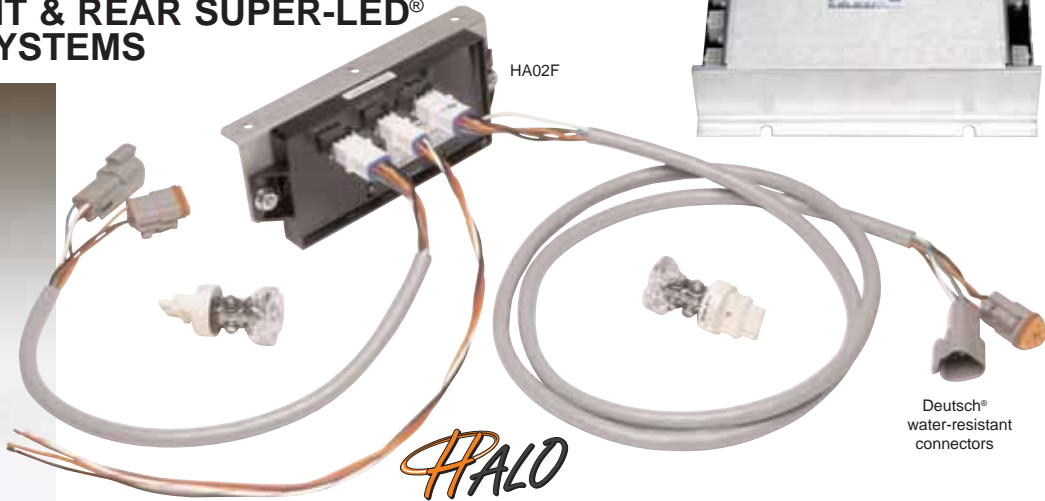

LED HALO™ Series

PLUG-IN FRONT & REAR SUPER-LED® HIDE-A-WAY SYSTEMS

HALO 4 channel flasher

Front HA02FAA
bulb assembly

Deutsch®
water-resistant
connectors

The HALO Series Super-LED Hide-A-Way System, with front park/turn or rear brake/tail/turn signaling functions. Unique LED plug-in module replaces the front or rear OEM bulbs in 2006 Crown Victoria's. Adds a demanding flashing warning signal to the front or rear of the vehicle. Patent Pending.

FEATURES

- Certified Super-LED park/turn and/or brake/tail/turn signals with built-in warning available for the front and rear of 2006 Crown Victoria police vehicles.
- Lamp assembly is easy to install, requires no additional holes to be drilled or removal of the headlight which may compromise the housing or Federal Certification requirements. Replaces OEM incandescent park/turn and brake/tail/turn bulb. Direct Plug-in.
- Provides Scan-Lock® multiple flash patterns.
- Available in amber, blue, white or red safety colors for proper emergency color identification.
- Built "Whelen-tough" to take road pounding punishment.
- Conformal coated for moisture and vibration resistance, long-life performance.
- Front system includes two lamp assemblies, Hide-A-Way front flasher module with bracket, cabling and Deutsch® water-resistant connectors.
- Rear system includes two or four lamp assemblies, Hide-A-Way rear flasher module, cabling and Deutsch® water-resistant connectors.
- Requires customer supplied On/Off switch.
- Field replaceable LED assembly is warranted for five years.

Form# HALO0806

MODELS

- HA02F**:** Two light front system for 2006 Ford Crown Victoria, amber, red, blue, and/or white warning with amber park/turn
- HA02R2:** Two light rear system for 2006 Ford Crown Victoria, two red warning with red brake/tail/turn
- HA02R4:** Four light rear system for 2006 Ford Crown Victoria, four red warning with red brake/tail/turn