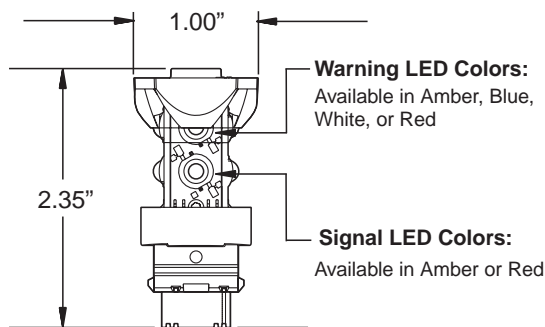

FEATURES

- Certified Super-LED park/turn and/or brake/tail/turn signals with built-in warning available for the front and rear of 2006 Crown Victoria police vehicles.
- Lamp assembly is easy to install, requires no additional holes to be drilled or removal of the headlight which may compromise the housing or Federal Certification requirements. Replaces OEM incandescent park/turn and brake/tail/turn bulb. Direct Plug-in.
- Provides Scan-Lock® multiple flash patterns.
- Available in amber, blue, white or red safety colors for proper emergency color identification.
- Built "Whelen-tough" to take road pounding punishment.
- Conformal coated for moisture and vibration resistance, long-life performance.
- Front system includes two lamp assemblies, Hide-A-Way front flasher module with bracket, cabling and Deutsch® water-resistant connectors.
- Rear system includes two or four lamp assemblies, Hide-A-Way rear flasher module, cabling and Deutsch® water-resistant connectors.
- Requires customer supplied On/Off switch.
- Field replaceable LED assembly is warranted for five years.

* Replace symbol in model number with letter indicating lens color desired: A=Amber; B=Blue; C=White; R=Red

BULB ASSEMBLY DIMENSIONS AND LED COLORS:

AVAILABLE FLASH PATTERNS:

WARNING:

SignalAlert™ / ALT / SIM / ALT-SIM
Comet Flash® / SIM / ALT-SIM
LongBurst™ / ALT / SIM / ALT-SIM
SingleFlash 75 / ALT / SIM / ALT-SIM
SingleFlash 150 / ALT / SIM / ALT-SIM
SingleFlash 375 / ALT / SIM / ALT-SIM
DoubleFlash 75 / ALT / SIM / ALT-SIM
ActionFlash™ / ALT / SIM
ModuFlash™ / ALT
ActionScan™ / ALT